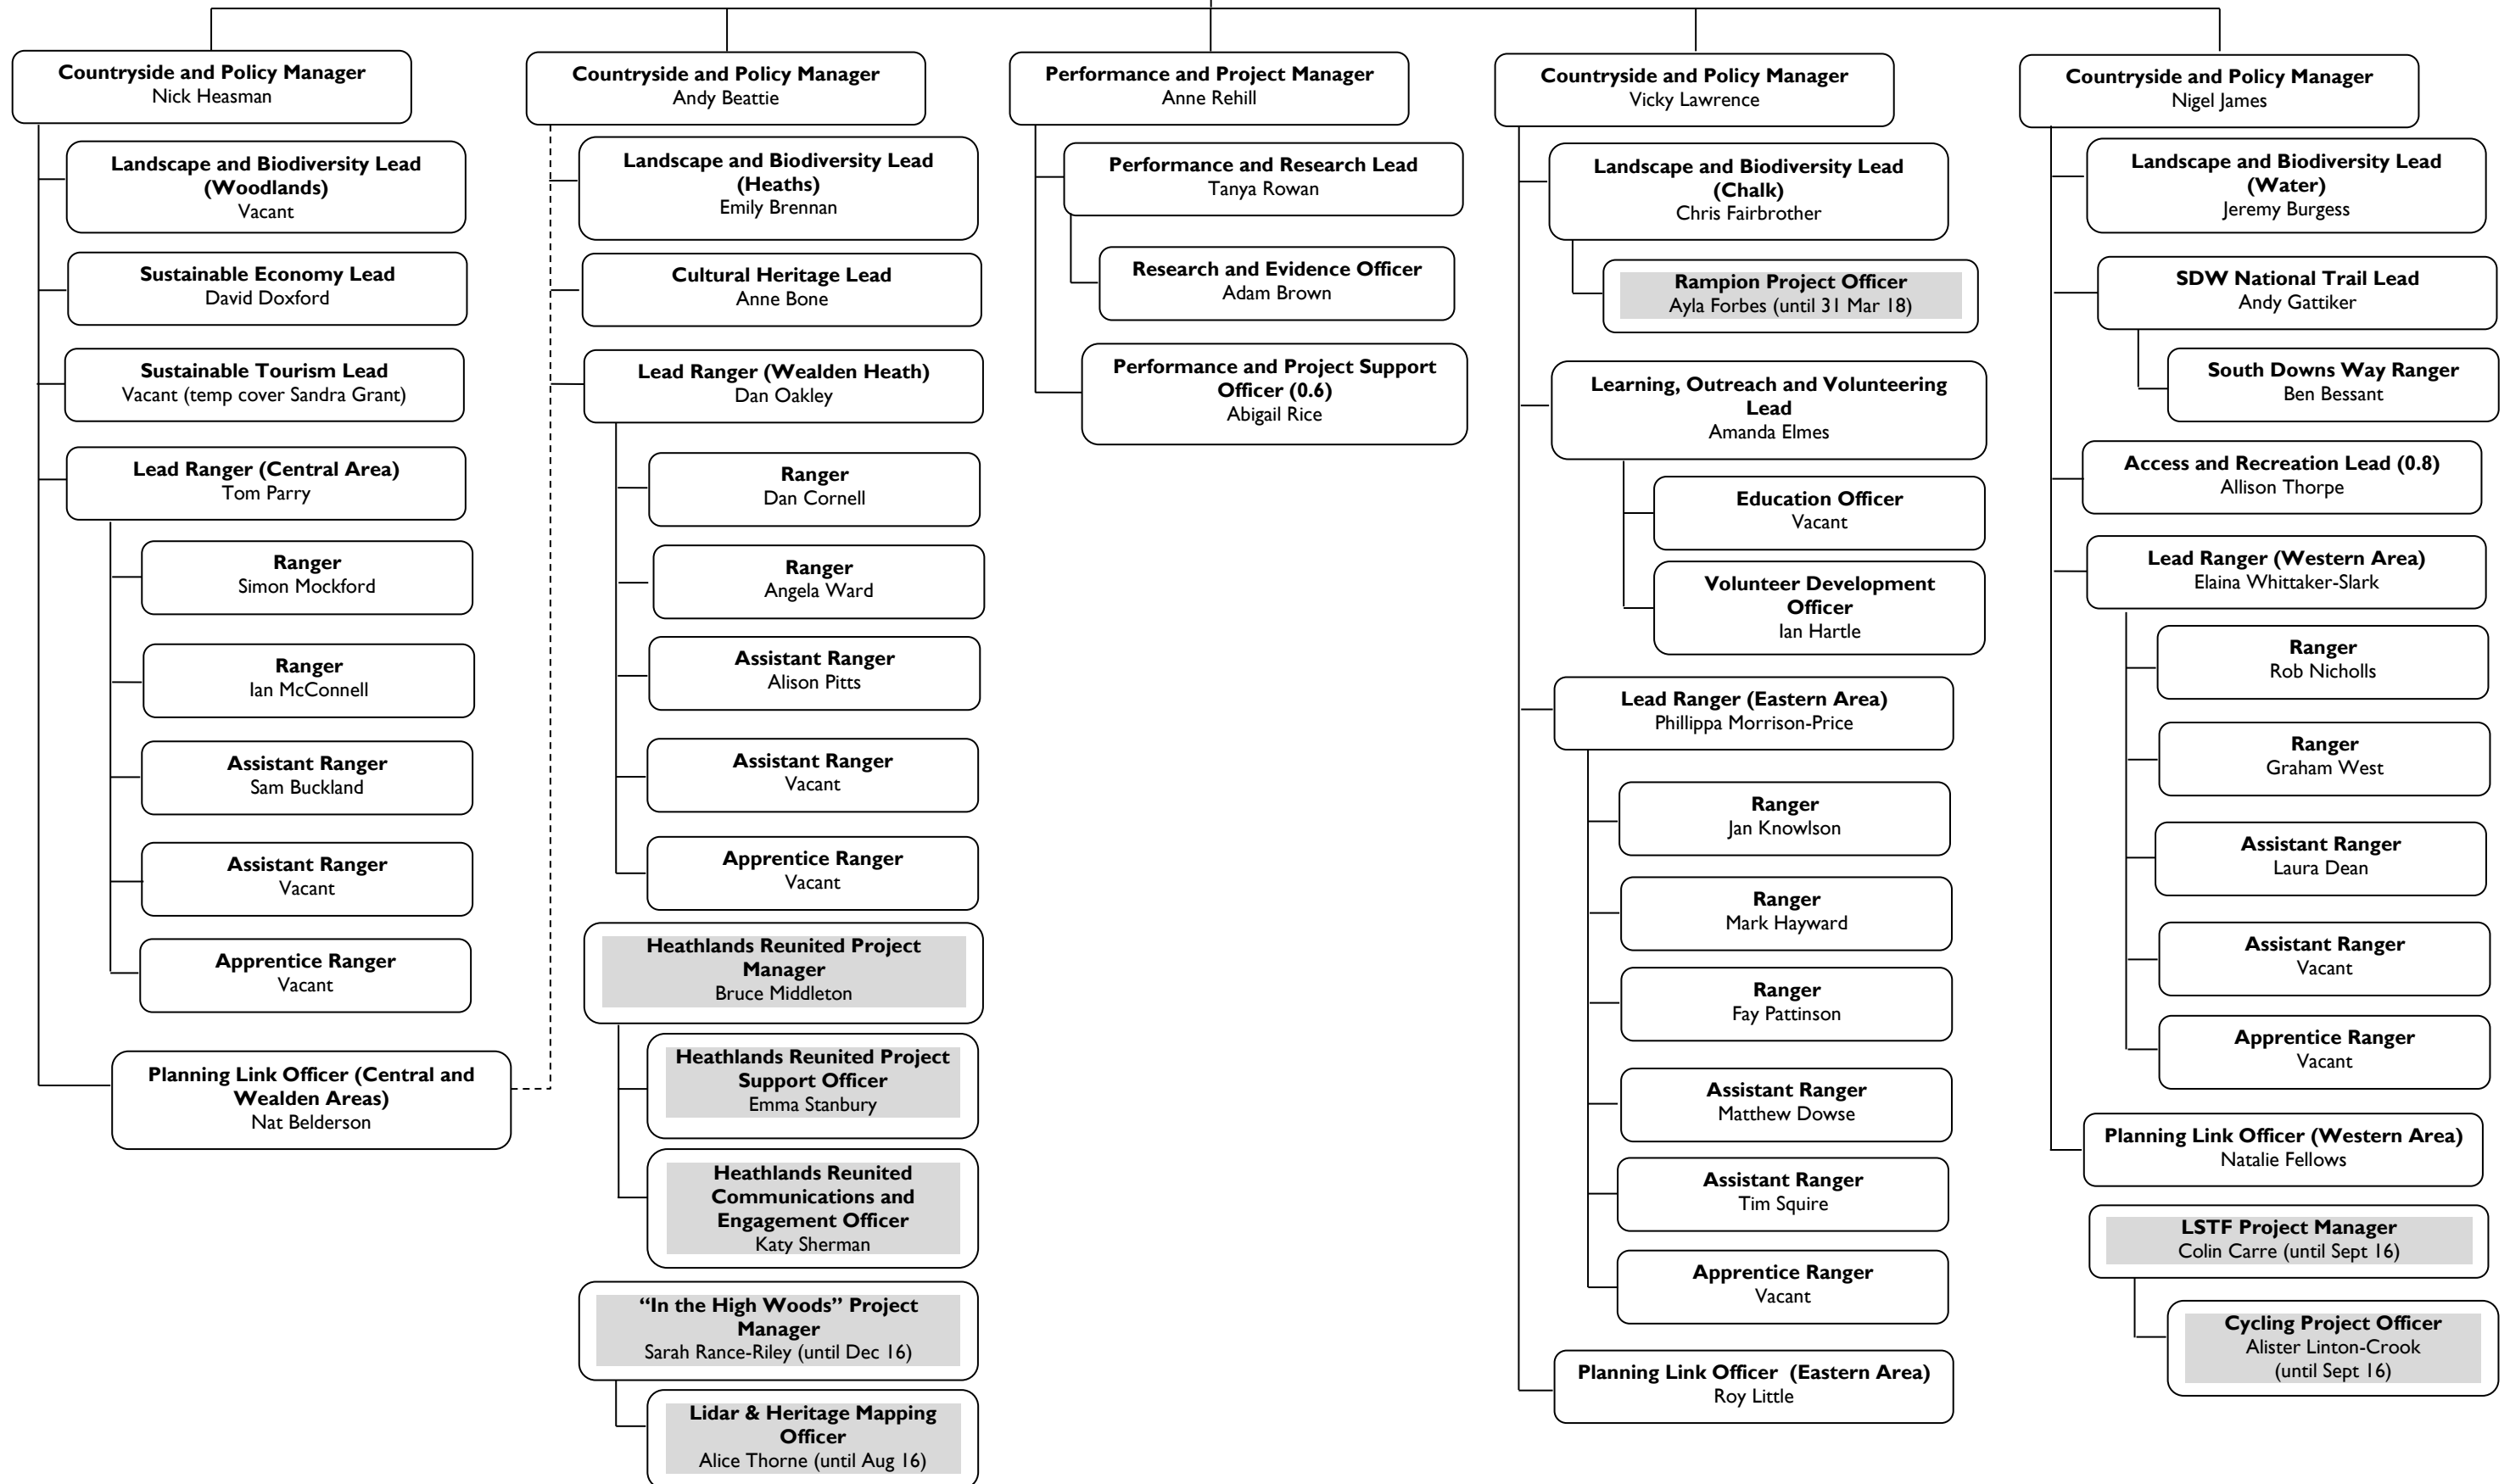

Countryside Policy and Management

Director of Countryside Policy and Management
Andrew Lee

MANAGEMENT REPORTING LINES FOR EXTERNALLY FUNDED PROJECTS/STAFF
MAY VARY FROM PROJECT TO PROJECT